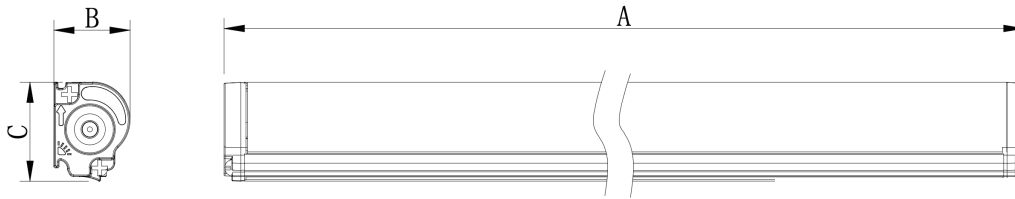

Premium Horizontal Refrigeration LED Strip

Improve your refrigerated case display lighting with the Go With LED Premium Refrigeration LED Strip. This strip is designed to fit perfectly in both canopy and shelf light applications, with a wide variety of mounting options. Improve the look of your displayed product and improve your customer experience with premium colours using high CRI and High R9 colour rendering technology.

FEATURES

- Canopy model with integrated optical lens, provides the optimal light spread.
- Aluminum design provides optimal heat dissipation for long life and reliability.
- Shatterproof polycarbonate lens.
- Life span of more than 50,000 hours.
- Operates on remote driver (AC120-277v)
- Available in a variety of lengths.
- Available in Canopy and Shelf models.
- Available in 2700K to 5700K, Hi-Spectrum and CRI>90 and R9>70
- Saves up to 80% energy consumption compared to traditional lighting.

Product Parameters

	MODEL	WATTS	INPUT VOLTAGE	LUMINOUS FLUX	CCT	CRI	BEAM ANGLE	WARRANTY	WORKING TEMP	MATERIAL
SHELF	GWL-AL-S-0550-032-XXK-D-C95	3.2	Driver AC100-277V	> 419 lm	2700K	≥90	105°	5 years	-30° - 45° C	Aluminium & PC
	GWL-AL-S-0850-048-XXK-D-C95	4.8	LED Strip DC 24V	> 624 lm	3000K					
	GWL-AL-S-1200-064-XXK-D-C95	6.4		> 835 lm	4000K					
CANOPY	GWL-AL-C-0550-096-XXK-D-C95	9.6	Driver AC100-277V	> 1050 lm	2700K	≥90	75°	5 years	-30° - 45° C	Aluminium & PC
	GWL-AL-C-0850-144-XXK-D-C95	14.4	LED Strip DC 24V	> 1550 lm	3000K					
	GWL-AL-C-1200-200-XXK-D-C95	20.0		> 2300 lm	4000K					

Product Dimensions

Length	2FT	3FT	4FT
A (MM)	550	850	1200
B (MM)	15	15	15
C (MM)	19.4	19.4	19.4

Product Order Code

GWL	PF	XX	PF	XXK	D	C95
GWL	PRODUCT SERIES AL-S- Aluminum Shelf AL-C - Aluminium Canopy	SIZE XXXX Millimeters	WATTAGE 032 - 3.2 watt 048 - 4.8 watt 064 - 6.4 watt 096 - 9.6 watt 144 - 14.4 watt 200 - 20.0 watt	CCT 27K - 2700K 30K - 3000K 35K - 3500K 40K - 4000K HSP - Hi Spectrum	D - DOUBLE END POWER	C93- CRI >95