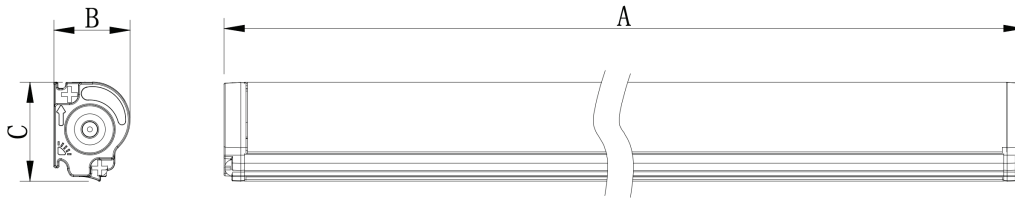

FEATURES

- Door model with integrated optical lens, provides the optimal light spread.
- Aluminum design provides optimal heat dissipation for long life and reliability.
- Shatterproof polycarbonate lens.
- Life span of more than 50,000 hours.
- Operates on remote driver (AC120-277v)
- Available in a variety of lengths.
- Available in 3000K to 5700K , Hi-Spectrum and CRI>90 and R9>70
- Saves up to 80% energy consumption compared to traditional lighting.

GO WITH LED®

Product Parameters

| MODEL | WATTS | INPUT VOLTAGE | LUMINOUS FULX | CCT | CRI | BEAM ANGLE | WARRANTY | WORKING TEMP | MATERIAL | |
|--|--------------------------------|----------------------|---------------------|-----------|-----|------------|----------|--------------|-------------------|--------------|
| DOOR GWL-AR-AL-D-1200-220-XXK-D-C95 | 22 | Driver AC100-277V | > 2490 lm | 3000K | ≥95 | 75° | 5 years | -30° - 45° C | Aluminium & PC | |
| | GWL-AR-AL-D-1500-270-XXK-D-C95 | 27 | LED Strip DC 24V | > 3115 lm | | | | | | 4000K |
| | GWL-AR-AL-D-1800-320-XXK-D-C95 | 32 | | > 3700 lm | | | | | | 5600K HSP |

Product Dimensions

| Length | 4FT | 5FT | 6FT |
|--------|------|------|------|
| A (mm) | 1200 | 1500 | 1800 |
| B (mm) | 15 | 15 | 15 |
| C (mm) | 19.4 | 19.4 | 19.4 |

Product Order Code

| | | | | | | |
|------------|--|-----------------------------|---|---|-------------------------|--------------|
| GWL | PF | XX | PF | XXK | D | C95 |
| GWL | PRODUCT SERIES AL-R- Alumimum Door | SIZE XXXX Millimeters | WATTAGE 220- 22 watt 270 - 27 watt 320 - 32 watt | CCT 30K - 3000K 40K - 4000K 56K - 5600K HSP - Hi Spectrum | D - DOUBLE END POWER | C93- CRI >95 |